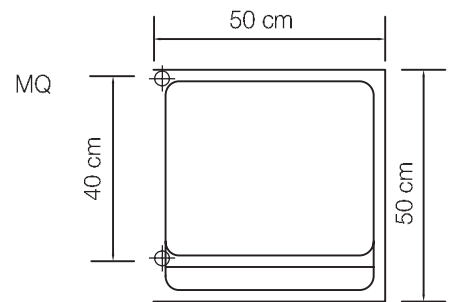

VD 4501

HORIZONTAL

without the remote Valve Assembly (GVR)

Width (cm.)	Height (cm.)	Depth (cm.)	Heat Output (Watt ΔT 50 °C)	Pipe centres between Connections (cm.)	Water Content (litres)	Chrome-plated
80,0	37,5	23,0	385	27,5	7,258	
100,0	37,5	23,0	451	27,5	8,587	
120,0	37,5	23,0	534	27,5	9,890	

VERTICAL

without the remote Valve Assembly (GVR)

Width (cm.)	Height (cm.)	Depth (cm.)	Heat Output (Watt ΔT 50 °C)	Pipe centres between Connections (cm.)	Water Content (litres)	Chrome-plated
37,5	140,0	23,0	497	35,0	10,793	
37,5	170,0	23,0	604	35,0	12,584	

ACCESSORIES

The Shelf and the Towel Rail Shelf are supplied packaged separately

SHELF

TOWELRAIL SHELF

⊕ = Position of the connections
o the system

Connection of
Remote Valve
Assembly (GVR)
to the system