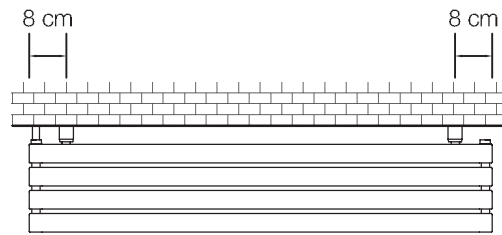

VERTICAL

without the remote Valve Assembly (GVR)

Width (cm.)	Height (cm.)	Depth (cm.)	Heat Output (Watt ΔT 50 °C)	Pipe centres between Connections (cm.)	Water Content (litres)	Chrome-plated
37,5	140,0	23,0	497	35,0	10,793	
37,5	170,0	23,0	604	35,0	12,584	

ACCESSORIES

The Shelf and the Towel Rail Shelf are supplied packaged separately

SHELF

TOWELRAIL SHELF

⊕ = Position of the connections
o the system

Connection of
Remote Valve
Assembly (GVR)
to the system