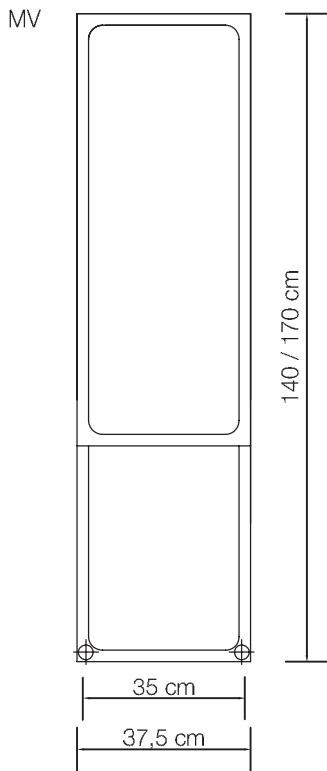

VD 4501

HORIZONTAL

without the remote Valve Assembly (GVR)

Width (cm.)	Height (cm.)	Depth (cm.)	Heat Output (Watt ΔT 50 °C)	Pipe centres between Connections (cm.)	Water Content (litres)	Chrome-plated
80,0	37,5	23,0	385	27,5	7,258	
100,0	37,5	23,0	451	27,5	8,587	
120,0	37,5	23,0	534	27,5	9,890	

VERTICAL

without the remote Valve Assembly (GVR)

Width (cm.)	Height (cm.)	Depth (cm.)	Heat Output (Watt ΔT 50 °C)	Pipe centres between Connections (cm.)	Water Content (litres)	Chrome-plated
37,5	140,0	23,0	497	35,0	10,793	
37,5	170,0	23,0	604	35,0	12,584	

ACCESSORIES

The Shelf and the Towel Rail Shelf are supplied packaged separately

SHELF

TOWELRAIL SHELF

⊕ = Position of the connections
o the system

Connection of
Remote Valve
Assembly (GVR)
to the system