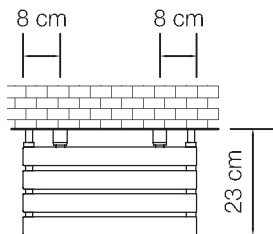

ACCESSORIES

The Shelf and the Towel Rail Shelf are supplied packaged separately

SHELF

TOWELRAIL SHELF

⊕ = Position of the connections
o the system

Connection of
Remote Valve
Assembly (GVR)
to the system