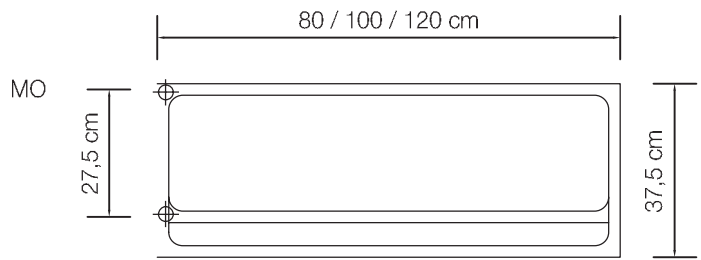

VD 4501

HORIZONTAL

without the remote Valve Assembly (GVR)

Width (cm.)	Height (cm.)	Depth (cm.)	Heat Output (Watt ΔT 50 °C)	Pipe centres between Connections (cm.)	Water Content (litres)	Chrome-plated
80,0	37,5	23,0	385	27,5	7,258	
100,0	37,5	23,0	451	27,5	8,587	
120,0	37,5	23,0	534	27,5	9,890	

VERTICAL

without the remote Valve Assembly (GVR)

Width (cm.)	Height (cm.)	Depth (cm.)	Heat Output (Watt ΔT 50 °C)	Pipe centres between Connections (cm.)	Water Content (litres)	Chrome-plated
37,5	140,0	23,0	497	35,0	10,793	
37,5	170,0	23,0	604	35,0	12,584	

ACCESSORIES

The Shelf and the Towel Rail Shelf are supplied packaged separately

SHELF

TOWELRAIL SHELF

⊕ = Position of the connections
o the system

Connection of
Remote Valve
Assembly (GVR)
to the system