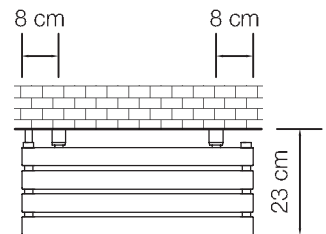

VERTICAL

without the remote Valve Assembly (GVR)

Width (cm.)	Height (cm.)	Depth (cm.)	Heat Output (Watt ΔT 50 °C)	Pipe centres between Connections (cm.)	Water Content (litres)	Chrome-plated
37,5	140,0	23,0	497	35,0	10,793	
37,5	170,0	23,0	604	35,0	12,584	

ACCESSORIES

The Shelf and the Towel Rail Shelf are supplied packaged separately

SHELF

TOWELRAIL SHELF

⊕ = Position of the connections
o the system

Connection of
Remote Valve
Assembly (GVR)
to the system