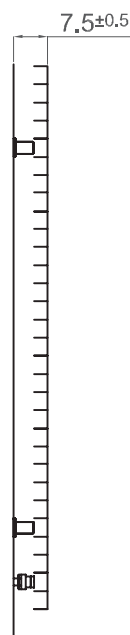

VD 4512

Height (cm)	120		144		168	
Width (cm)	Heat Output (Watt ΔT 50 °C)	Price €	Heat Output (Watt ΔT 50 °C)	Price €	Heat Output (Watt ΔT 50 °C)	Price €
36	410		494		579	
48	534		644		754	
60	651		785		920	
72	762		919		1077	
84	866		1045		1225	
96	964		1163		1364	

Height (cm)	192		216		240	
Width (cm)	Heat Output (Watt ΔT 50 °C)	Price €	Heat Output (Watt ΔT 50 °C)	Price €	Heat Output (Watt ΔT 50 °C)	Price €
36	665		752		839	
48	866		979		1093	
60	1057		1195		1334	
72	1237		1399		1562	
84	1407		1591		1777	
96	1567		1772		1979	

Includes the wall recessed part for connection to the Remote Valve Assembly and the support of the external part.

PRICE OF THE REMOTE CONNECTION VALVE ASSEMBLY (GVR).

Includes the complete remote connection Valve Assembly and Lockshield, which can be installed up to a maximum of 6 m from the radiator requested.

D = 18 if W = 36 o 48 cm

• = Supports

D = 30 if W = 60 o 72 cm

• = Supports

D = 42 if W = 84 o 96 cm • = Supports

* The drawings represent the frontal view where you can see the position on the connections and the position of the supports