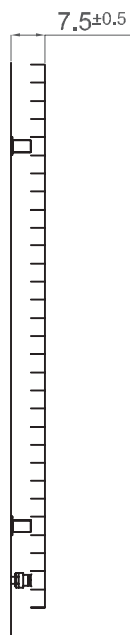

VD 4512

Height (cm)	120		144		168	
Width (cm)	Heat Output (Watt ΔT 50 °C)	Price €	Heat Output (Watt ΔT 50 °C)	Price €	Heat Output (Watt ΔT 50 °C)	Price €
36	410		494		579	
48	534		644		754	
60	651		785		920	
72	762		919		1077	
84	866		1045		1225	
96	964		1163		1364	

Height (cm)	192		216		240	
Width (cm)	Heat Output (Watt ΔT 50 °C)	Price €	Heat Output (Watt ΔT 50 °C)	Price €	Heat Output (Watt ΔT 50 °C)	Price €
36	665		752		839	
48	866		979		1093	
60	1057		1195		1334	
72	1237		1399		1562	
84	1407		1591		1777	
96	1567		1772		1979	

Includes the wall recessed part for connection to the Remote Valve Assembly and the support of the external part.

PRICE OF THE REMOTE CONNECTION VALVE ASSEMBLY (GVR).

Includes the complete remote connection Valve Assembly and Lockshield, which can be installed up to a maximum of 6 m from the radiator requested.

D = 18 if W = 36 o 48 cm

• = Supports

D = 30 if W = 60 o 72 cm

• = Supports

D = 42 if W = 84 o 96 cm • = Supports

* The drawings represent the frontal view where you can see the position on the connections and the position of the supports