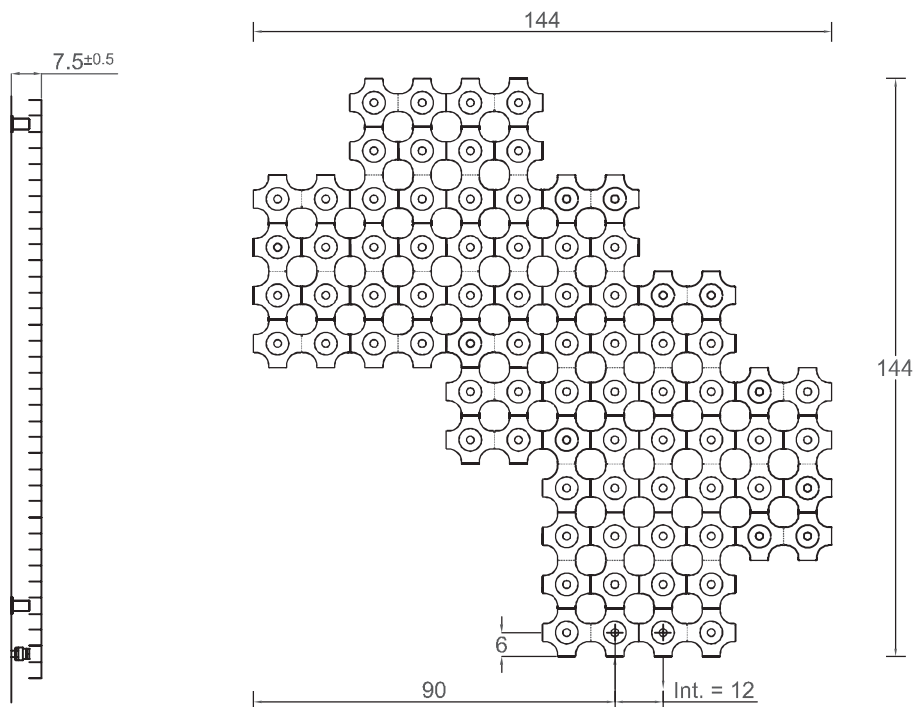

Height (cm)	Width (cm)	Heat Output (Watt ΔT 50 °C)	Price €
144	144	969	

★ The drawings represent the frontal view where you can see the position on the connections and the position of the supports

Height (cm)	Width (cm)	Heat Output (Watt ΔT 50 °C)	Price €
130	198	1371	