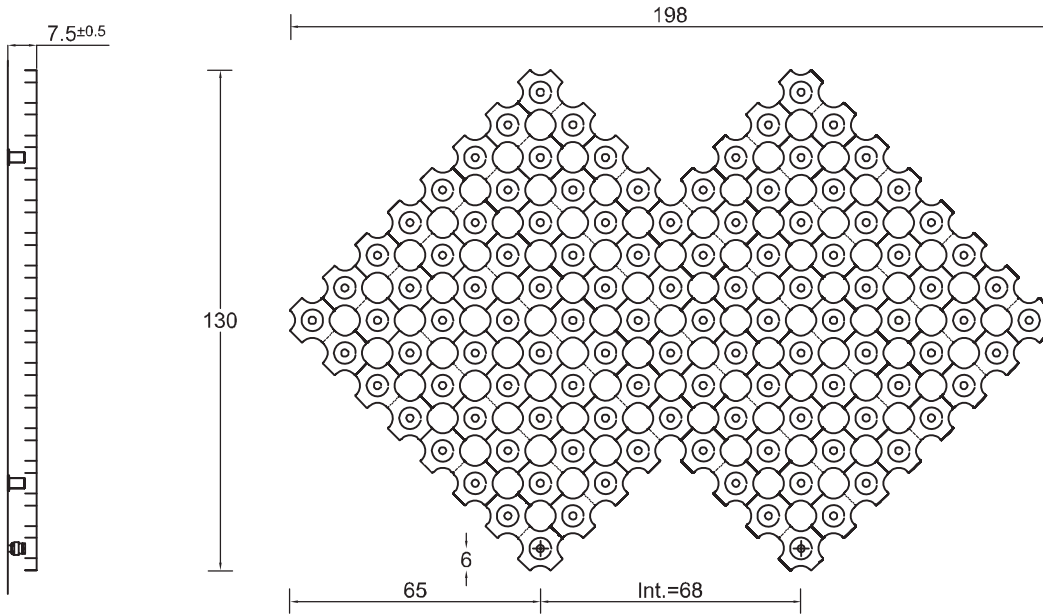

Height (cm)	Width (cm)	Heat Output (Watt ΔT 50 °C)	Price €
144	144	969	

★ The drawings represent the frontal view where you can see the position on the connections and the position of the supports

Height (cm)	Width (cm)	Heat Output (Watt ΔT 50 °C)	Price €
130	198	1371	