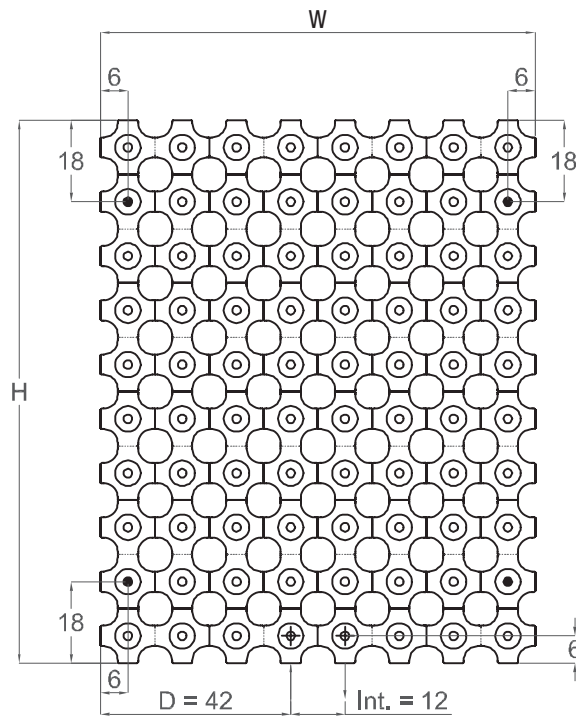

D = 18 if W = 36 o 48 cm

• = Supports

D = 30 if W = 60 o 72 cm

• = Supports

D = 42 if W = 84 o 96 cm • = Supports

* The drawings represent the frontal view where you can see the position on the connections and the position of the supports