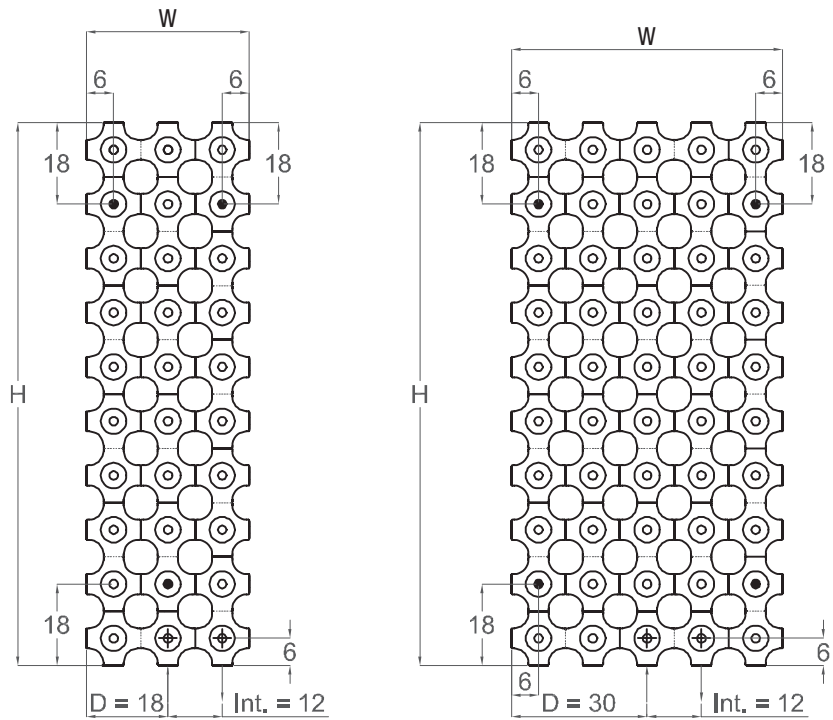

D = 18 if W = 36 o 48 cm

• = Supports

D = 30 if W = 60 o 72 cm

• = Supports

D = 42 if W = 84 o 96 cm • = Supports

* The drawings represent the frontal view where you can see the position on the connections and the position of the supports