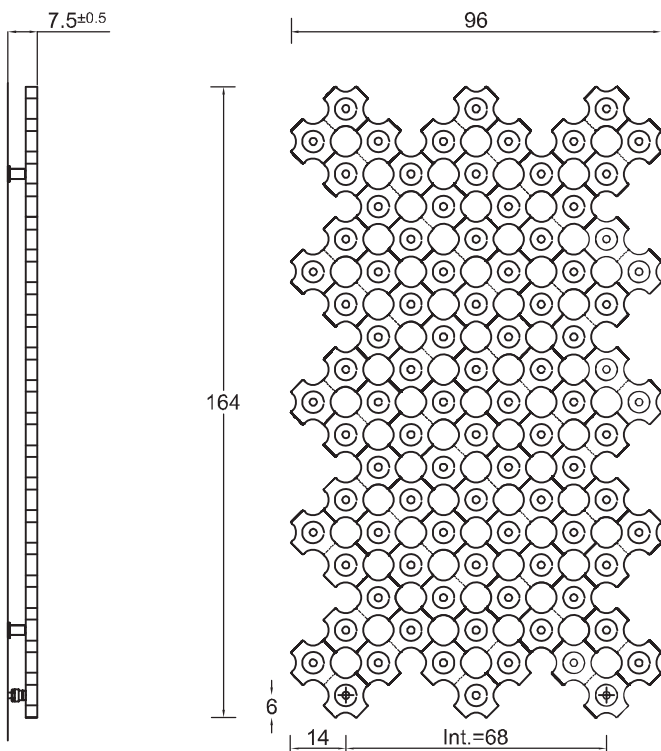

Height (cm)	Width (cm)	Heat Output (Watt ΔT 50 °C)	Price €
164	96	1120