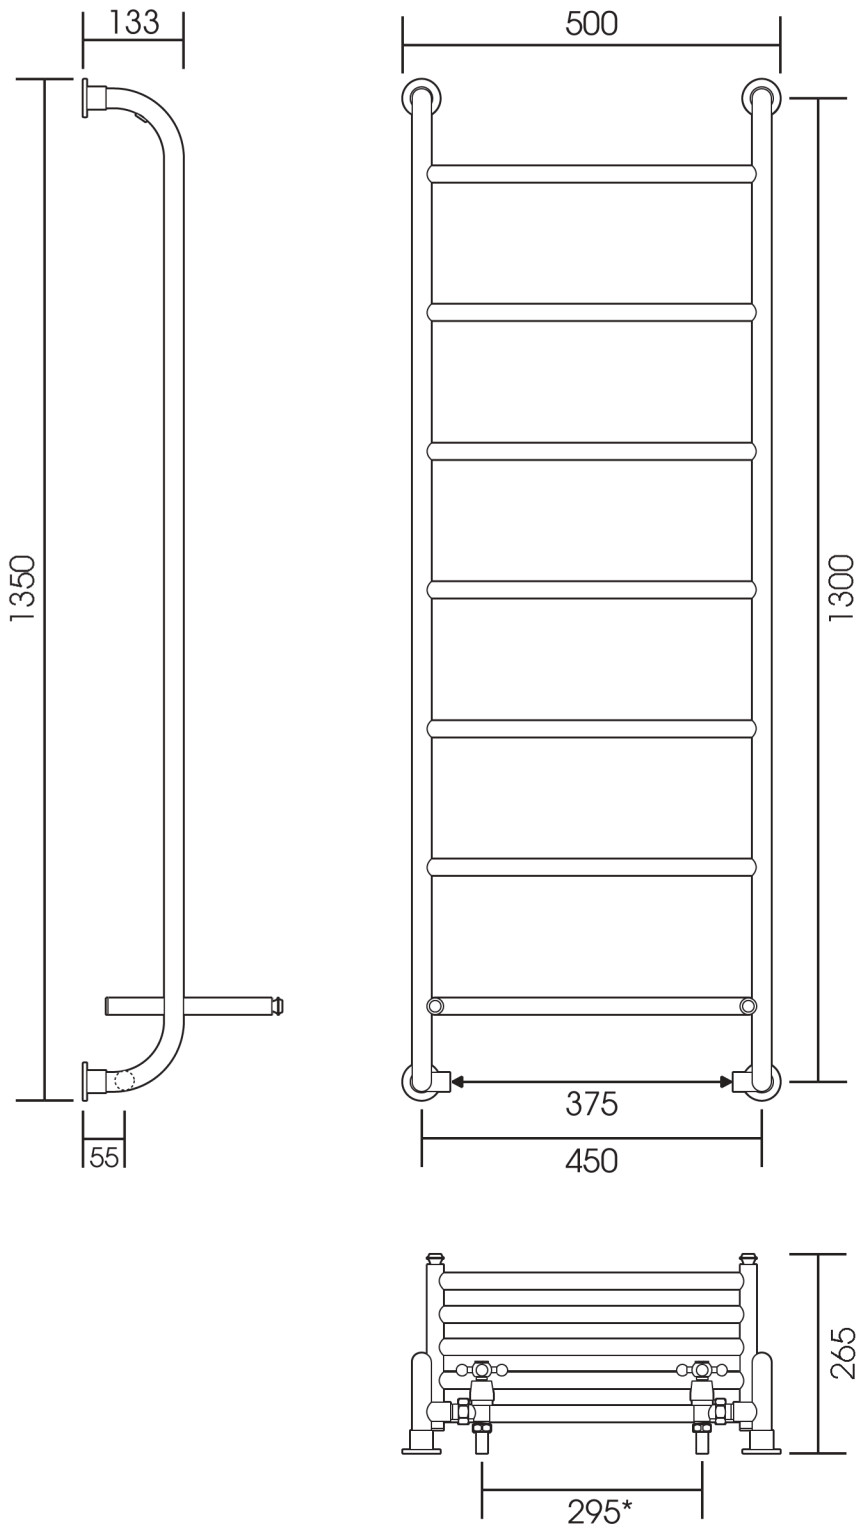

VD 5166

All dimensions in millimetres

SCALE 1:10

Height: 1350
Width: 500
Depth: 265

Tube \varnothing : 25.4 + 22
Output @ 50°C Δ T: 329 W
Electric element: n/a