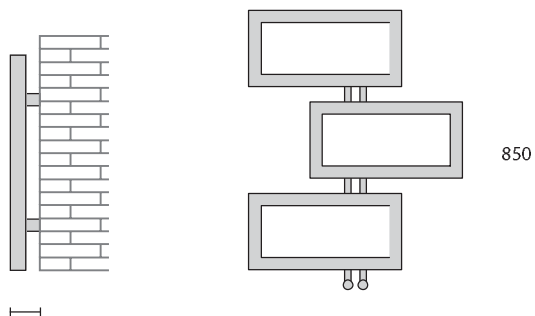

VD 3310

Elegance, state of the art. Art meets technology and the radiator becomes an object for display.

H 850 x 700 mm

SIZE H x W mm	T.C. mm	WEIGHT/WATER kg/Lt	SATIN GREY	
			Watt 60°C	BTU 60°C
850 x 700	50	5,8/2,8	296	1011